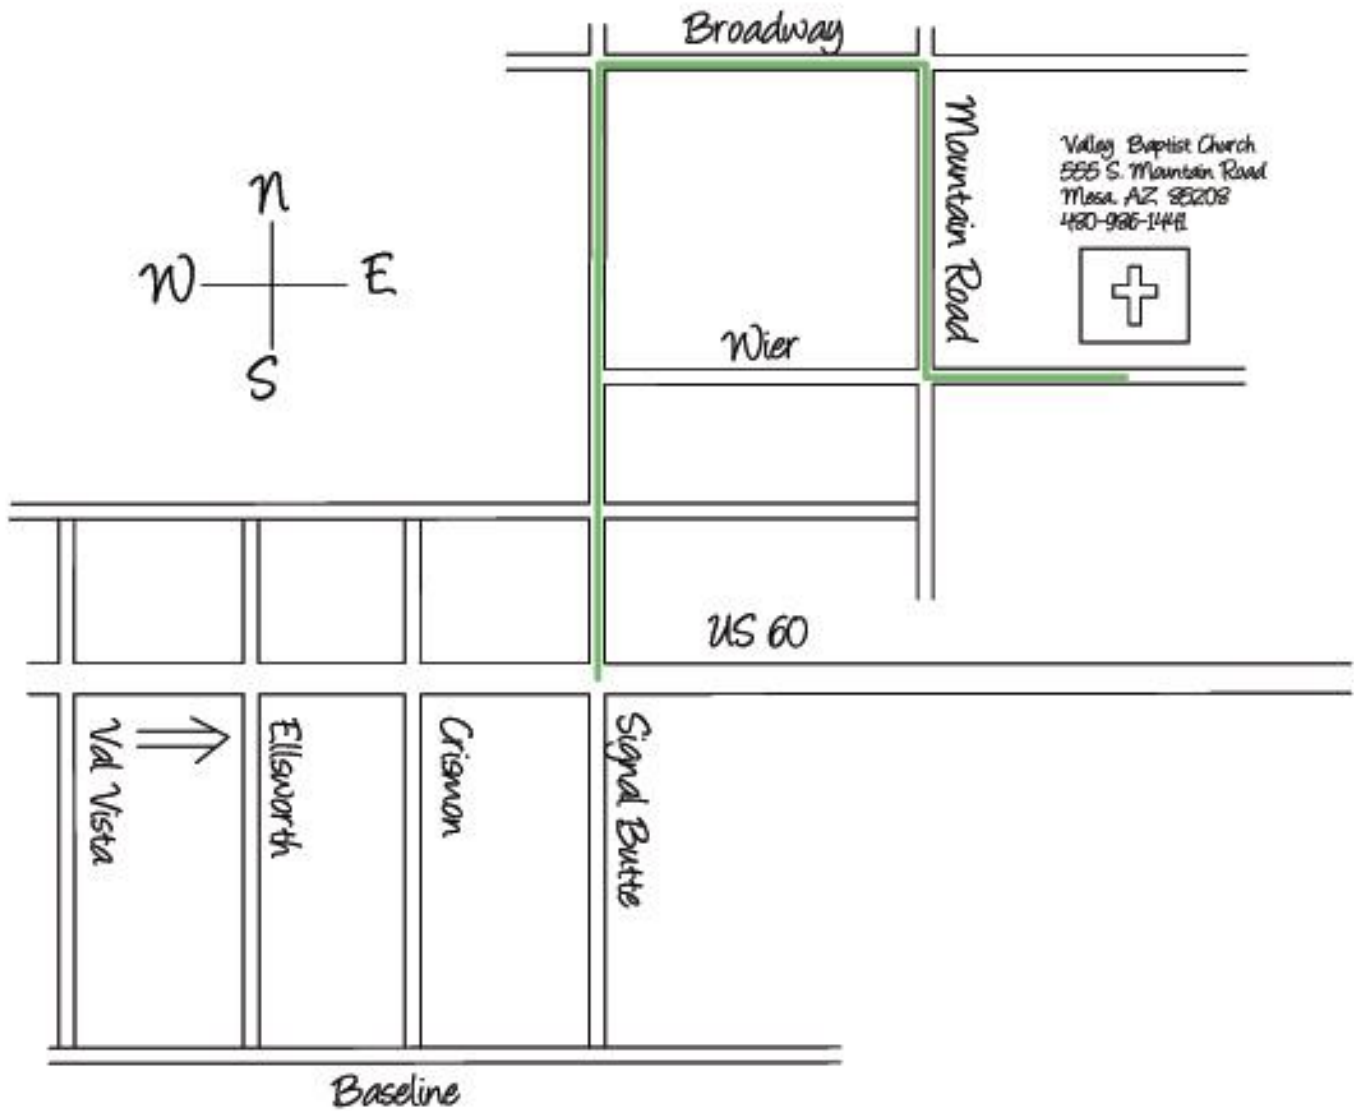

Valley Baptist Church

480.986.1441

From Highway 60 take the Signal Butte exit and head north to Broadway.

Turn Right on Broadway Rd. and drive until you come to Mountain Road on the right. Turn Right and come down about 1/4 mile. Valley Baptist Church is on the left!